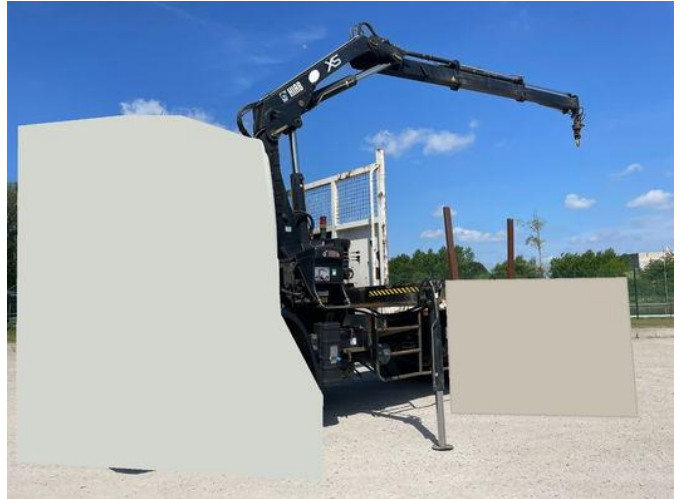

# JDG TRUCKS

## Hiab 144B-2 Hiduo / Remote Control /

### General features

Brand	Hiab
Subcategory	Loader crane
Construction year	2006
Condition	Used

Hiab 144B-2 Hiduo / Remote Control /

Accessories