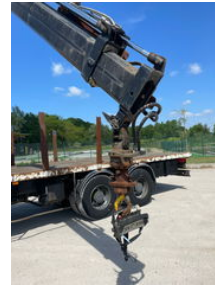

# JDG TRUCKS

## Hiab 144B-2 Hiduo / Remote Control /

### General features

Brand	Hiab
Subcategory	Loader crane
Construction year	2006
Condition	Used

Hiab 144B-2 Hiduo / Remote Control /

Accessories