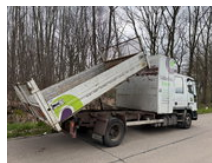

JDG TRUCKS

Iveco Euro Cargo 80E18 / Kipper / Dubbel Kabine

General features

Brand	Iveco
Model	Euro Cargo
Subcategory	Tipper
Odometer reading	341.044km
Date of first registration	25-08-1999
Condition	Used
Fuel	Diesel
Emission class	Euro 2

Characteristics

Empty weight	5.270kg
Load capacity	2.220kg
GVW	7.490kg
Cabin	Crewcab

Iveco Euro Cargo 80E18 / Kipper / Dubbel Kabine

Technical specifications

Transmission	Manual
--------------	--------

Engine output	180hp
---------------	-------

Description

Eurocargo 80E18 Tipper 6 cylinder engine Manual gearbox 6 gears Crew Cab 6 +1 seats Material box behind the cabin Backside tipper STEEL suspension Belgium registration Good working truck

Accessories