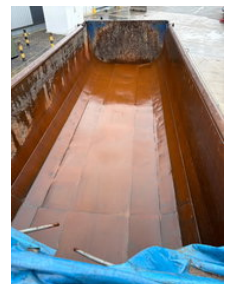

JDG TRUCKS

Langendorf SK20 B / Hardox kipper / Afdekzeil

General features

Brand	Langendorf
Subcategory	Tipper
Construction year	2008
Date of first registration	17-11-2009
Condition	Used

Characteristics

Empty weight	6.600kg
GVW	37.000kg

Langendorf SK20 B / Hardox kipper / Afdekzeil

Technical specifications

Number of axes

2

Description

Round tipper Hardox Total permitted max. weight : 37000 Kg Emty weight : 6600 Kg BPW Axles with drum brakes Tilt cover
Technical controll valid till 21/11/2026 Bottom renewed Belgische registration Good working condition